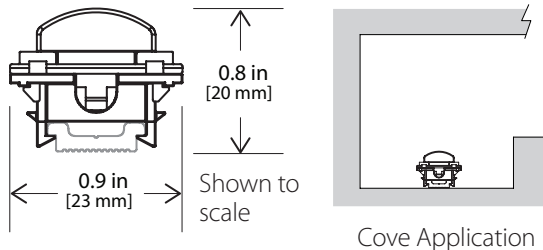

Specifications detailed are part of the 5-Day QuickShip kit program. For more options, such as additional color temperatures, high uniformity lenses or dimming, refer to the standard C3S product specifications.

QuickShip
5-DAY

MADE IN
USA
OF US AND IMPORTED COMPONENTS

5 Year
Warranty