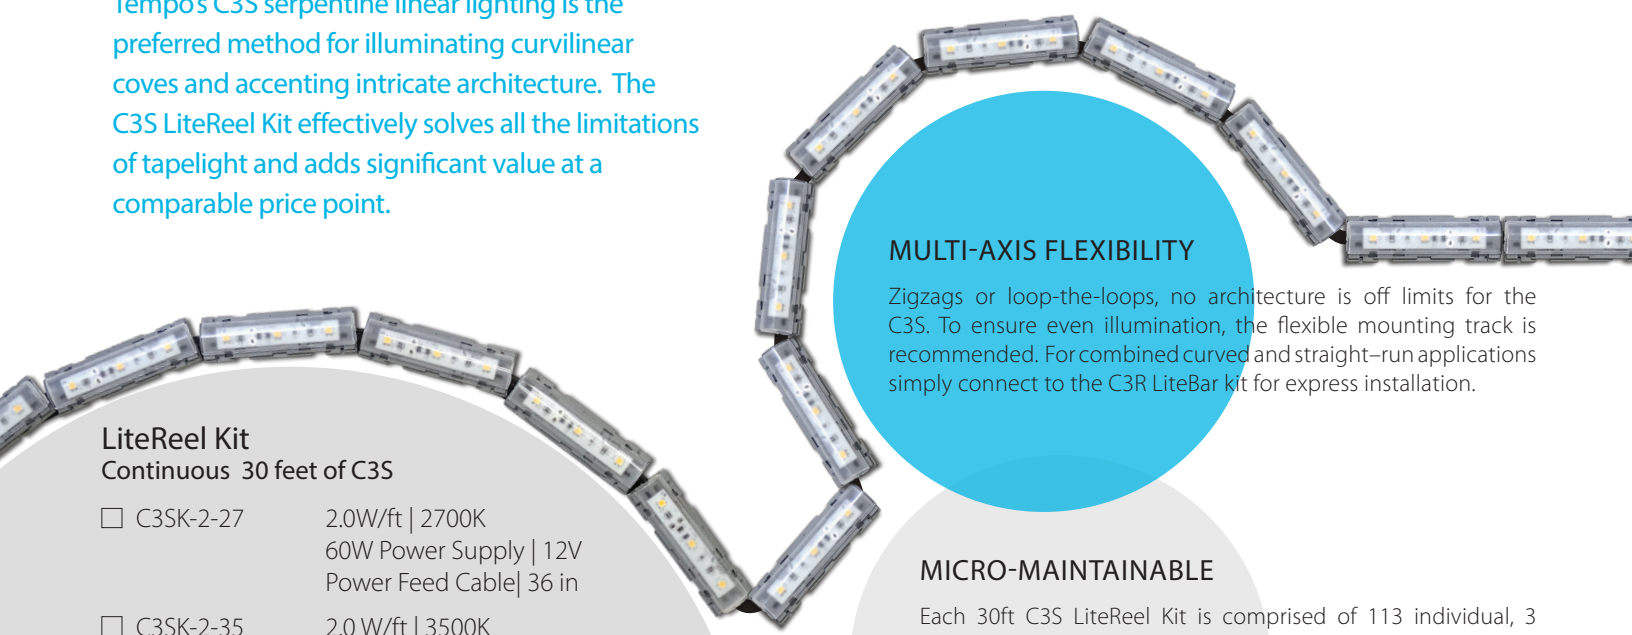

C3S LiteReel Kit

Tempo's C3S serpentine linear lighting is the preferred method for illuminating curvilinear coves and accenting intricate architecture. The C3S LiteReel Kit effectively solves all the limitations of tapelight and adds significant value at a comparable price point.

MULTI-AXIS FLEXIBILITY

Zigzags or loop-the-loops, no architecture is off limits for the C3S. To ensure even illumination, the flexible mounting track is recommended. For combined curved and straight-run applications simply connect to the C3R LiteBar kit for express installation.

MICRO-MAINTAINABLE

Each 30ft C3S LiteReel Kit is comprised of 113 individual, 3 inch luminaires. Each mini luminaire is self-contained with its own LED board and thermally managed housing that can be serviced and maintained at a micro level. This modular CLiP[®] (Configurable Lighting Platform) is the foundation of Tempo's inventive product design.

CONSISTENT COLOR

All C3S LEDs are selected and placed on printed circuit boards via Tempo's UniBin[™] process which ensures consistent hue and color within the entire run. Color variations are held to within a maximum of a 2-step MacAdam ellipse.