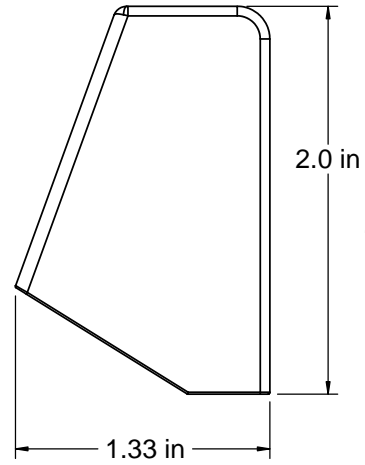

FRONT

SIDE

BACK

3421 - SEAT LIGHT 2