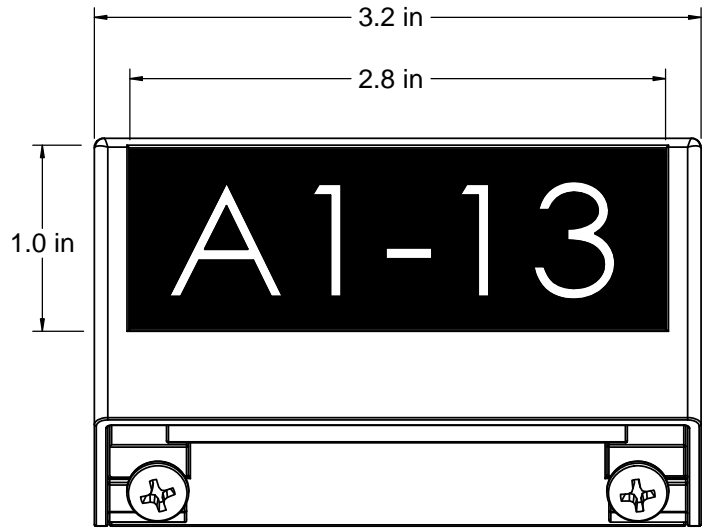

FRONT

SIDE

BACK

3421 - SEAT LIGHT 2