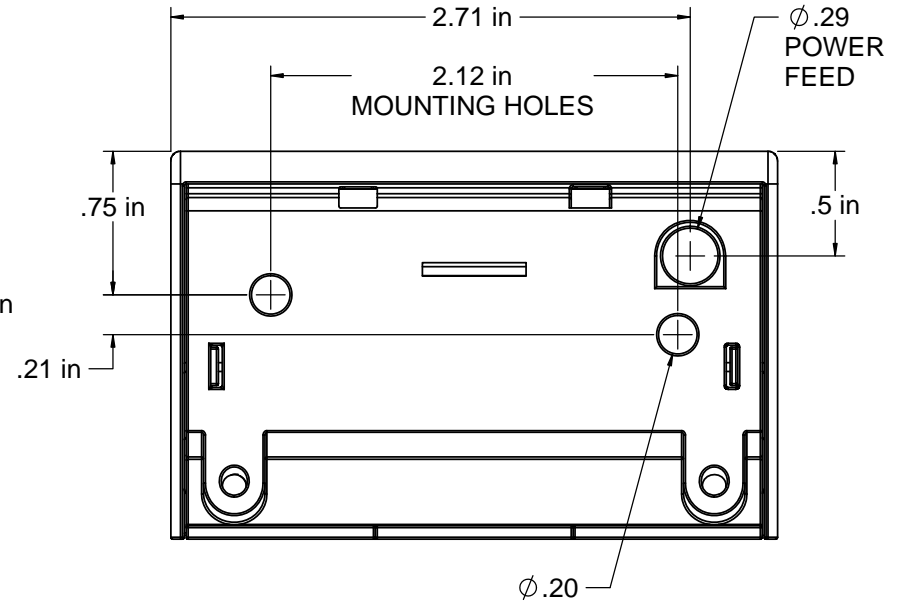

FRONT

SIDE

BACK

3421 - SEAT LIGHT 2