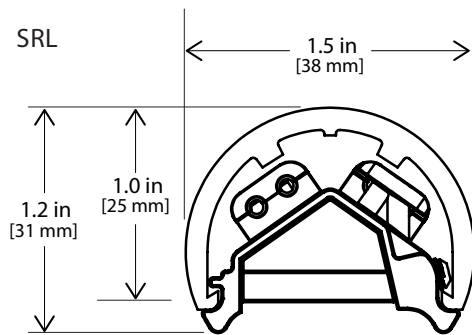

Sentinel™ Supplemental Rail Light

DIMENSIONAL INFORMATION

SRL-SPT CENTER SUPPORT POST
For use with SRL lengths over 47 inches