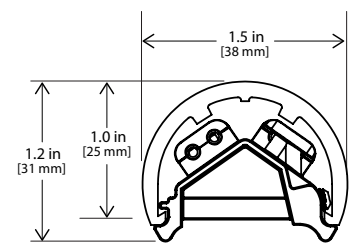

LIGHT CHARACTERISTICS

- Available in 2700K or 3500K color temperature
- 80+ Color rendering Index (CRI)

WARRANTY

Tempo provides a 2 year limited warranty. A 5 year limited warranty will apply when installed by a Tempo Certified Installer.