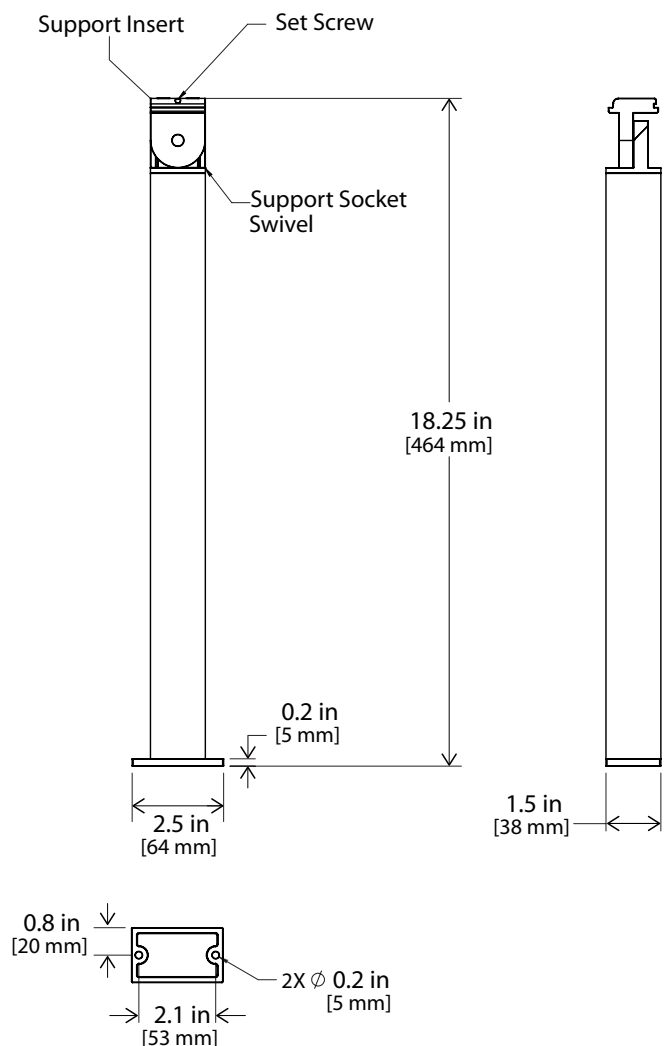

Sentinel™ Supplemental Rail Light

DIMENSIONAL INFORMATION

SRL-SPT CENTER SUPPORT POST
For use with SRL lengths over 47 inches