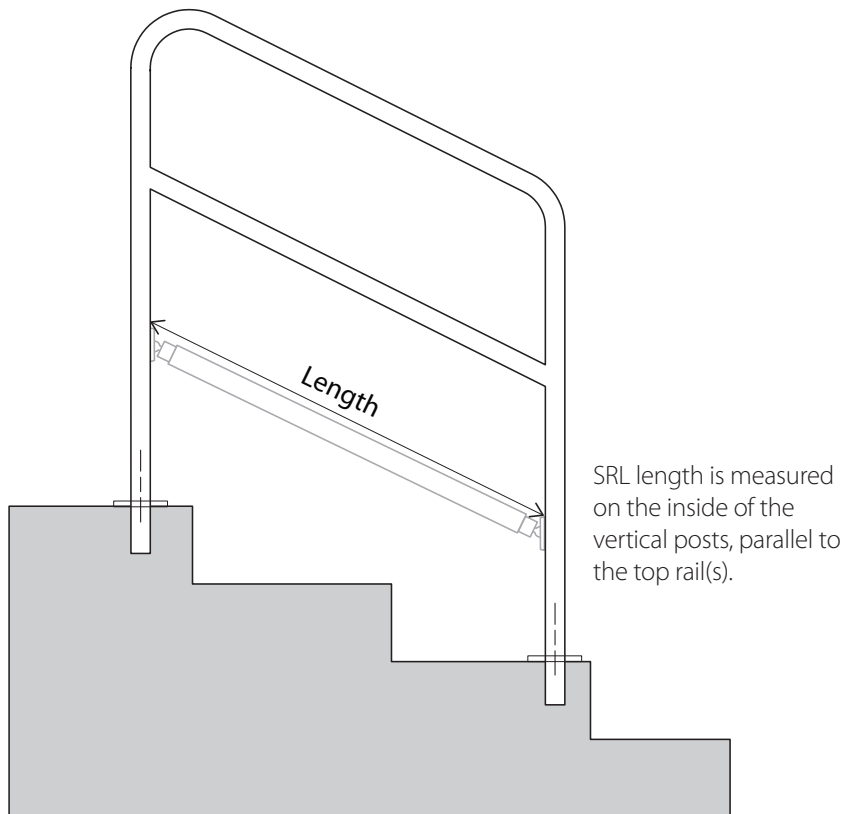

The SRL length is field adjustable, to ensure full contact with the vertical uprights, providing a secure and rigid installation. The SRL can be positioned to provide optimum lighting distribution without glare or unwanted light trespass. Available in both symmetrical and asymmetrical distribution patterns, the SRL is suitable for either center or side locations of stair, aisle and pathways.

Sentinel™ Supplemental Rail Light

DIMENSIONAL INFORMATION

SRL-SPT CENTER SUPPORT POST
For use with SRL lengths over 47 inches

Sentinel[™] Supplemental Rail Light

ORDERING GUIDELINES

Tempo products and technologies are protected under one or more US and International patents.