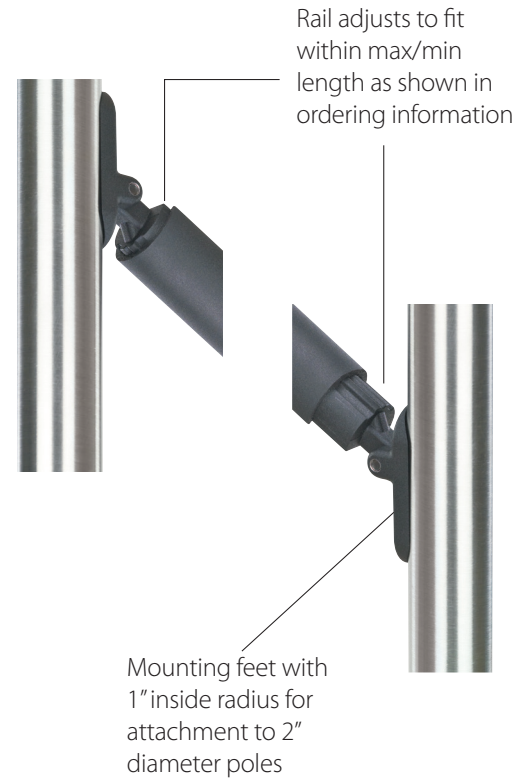

The SRL length is field adjustable, to ensure full contact with the vertical uprights, providing a secure and rigid installation. The SRL can be positioned to provide optimum lighting distribution without glare or unwanted light trespass. Available in both symmetrical and asymmetrical distribution patterns, the SRL is suitable for either center or side locations of stair, aisle and pathways.

NOTES:

- (1) Asymmetrical left or right throw, included power feed cable may be used on either end.
- (2) Consult factory for alternate color LED options.

SYSTEM INTEGRATION ACCESSORIES

MOUNTING HARDWARE		
	SRL HARDWARE	Mounting hardware (screws, bolts and washers)
SUPPORT POST		
	SRL-SPT	Center support post for SRL lengths over 47 inches
POWER FEED CABLES <small>Additional lengths available, contact factory</small>		
	PFC-SRL-48	Power feed cable for continuous runs, 48 inches
POWER SUPPLIES		
	PWR-T010012/2	120V AC Input, 12V AC Output, 100W, 2 Circuit, Class II Magnetic Transformer, NEMA 3R Case
	PWR-T015012/2	120V AC Input, 12V AC Output, 150W, 3 Circuit, Class II Magnetic Transformer, NEMA 3R Case
	PWR-T025012/2	120V AC Input, 12V AC Output, 250W, 4 Circuit, Class II Magnetic Transformer, NEMA 3R Case
SURGE SUPPRESSION DEVICE <small>A Tempo furnished surge suppression device must be installed on each supplying branch circuit to comply with Tempo's 5-year warranty terms</small>		
	SSD-120	120V Branch Circuit

Sentinel™ Supplemental Rail Light

DIMENSIONAL INFORMATION

SRL-SPT CENTER SUPPORT POST
For use with SRL lengths over 47 inches

Sentinel[™] Supplemental Rail Light

ORDERING GUIDELINES

Tempo products and technologies are protected under one or more US and International patents.