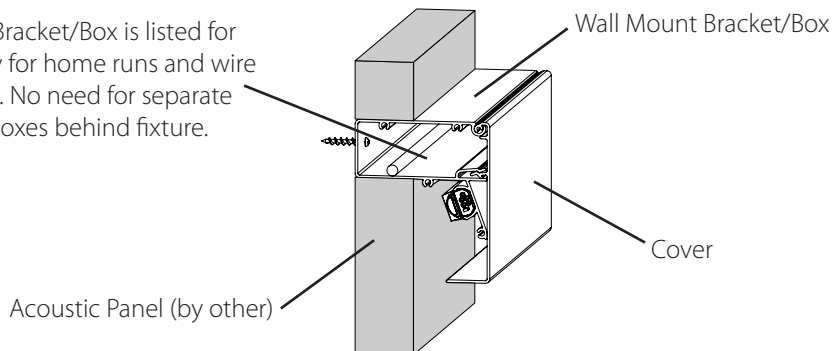

NOTES:

(1) Fixture length measured in feet.

1/4 foot, 1/2 foot and 3/4 foot options available to complete runs or transitions less than one foot. Use ordering codes .25, .50, .75

ORDERING INFORMATION - SOFT GRAZE HOUSING

SOFT GRAZE HOUSING (LED FIXTURE SOLD SEPARATE)		
	SGWM-BK	Soft Graze Wall Mount Housing Bracket/Box and Cover, in increments of 8 feet
	SGWM-EC-BK	Soft Graze Wall Mount End Cap
	SGWM-MTG-KIT	Soft Graze Wall Mount Alignment Pin & Clip Kit (used to connect Soft Graze sections)
	SGWM-INSERT-BK	Optional Soft Graze Wall Mount Insert - adds structural support where needed

Wall Mount Bracket/Box is listed for use as wireway for home runs and wire connections. No need for separate junction boxes behind fixture.

Soft Graze

WALL MOUNT LINEAR LED ACCENT LIGHTING

SYSTEM INTEGRATION ACCESSORIES