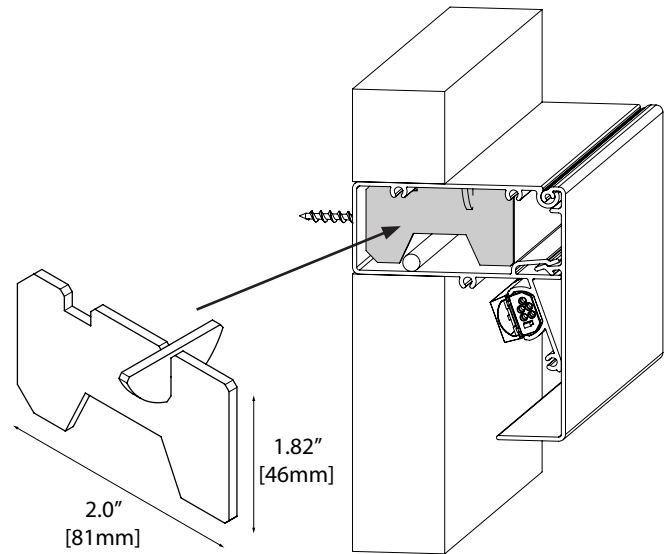

Soft Graze

WALL MOUNT LINEAR LED ACCENT LIGHTING

DIMENSIONAL INFORMATION

SGWM-INSERT-BK
Provides structural support where needed
without compromising wireway