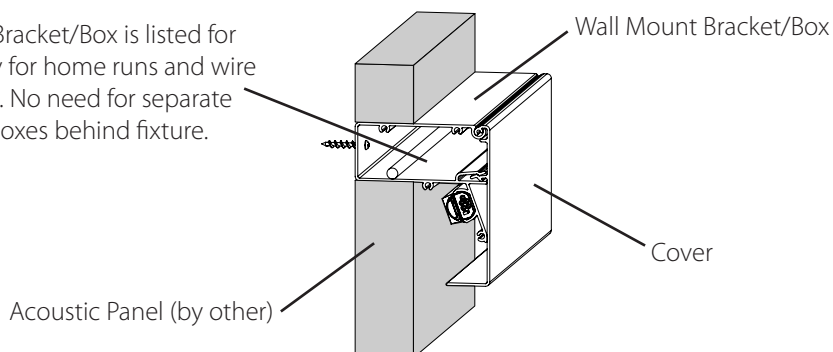

Soft Graze

WALL MOUNT LINEAR LED ACCENT LIGHTING

ORDERING INFORMATION - LIGHT FIXTURE

Example: SG3R-LL-00-2-RD-6

SG C3R, Frosted Lens, Std Spacing, 2w/ft, Red LED, Black Finish, 6' Long

SG		3R		LL						B			
Series	Platform	Optic/Lens/Diffuser		Module Spacing	Watts/Foot		LED Color		Finish		Fixture Length¹		
Soft Graze	3R C3R	LL Lightly Frosted Lens		00 0" (Std)	2 2W/ft		RD Red GR Green BL Blue AM Amber 27 White 2700K 30 White 3000K 35 White 3500K		B Black		2 2 feet 3 3 feet 4 4 feet 5 5 feet 6 6 feet .25 3 inch .50 6 inch .75 9 inch		
					6 6W/ft (RGB only)		RGB RGB Color Changing						

NOTES:

(1) Fixture length measured in feet.

1/4 foot, 1/2 foot and 3/4 foot options available to complete runs or transitions less than one foot. Use ordering codes .25, .50, .75

ORDERING INFORMATION - SOFT GRAZE HOUSING

SOFT GRAZE HOUSING (LED FIXTURE SOLD SEPARATE)		
SGWM-BK	Soft Graze Wall Mount Housing Bracket/Box and Cover, 8 feet	
SGWM-EC-BK	Soft Graze Wall Mount End Cap	
SGWM-MTG-KIT	Soft Graze Wall Mount Alignment Pin & Clip Kit (used to connect Soft Graze sections)	
SGWM-INSERT-BK	Optional Soft Graze Wall Mount Insert - adds structural support where needed	

Wall Mount Bracket/Box is listed for use as wireway for home runs and wire connections. No need for separate junction boxes behind fixture.