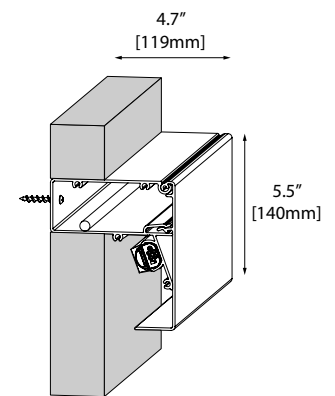

WARRANTY

Tempo provides a 5-year limited warranty.

86,000 HOURS

L85 LUMEN MAINTENANCE

LED Luminaires will reach 85% of initial lumen output at or beyond 86,000 hours at 25°C.

MADE IN USA
OF US AND IMPORTED COMPONENTS