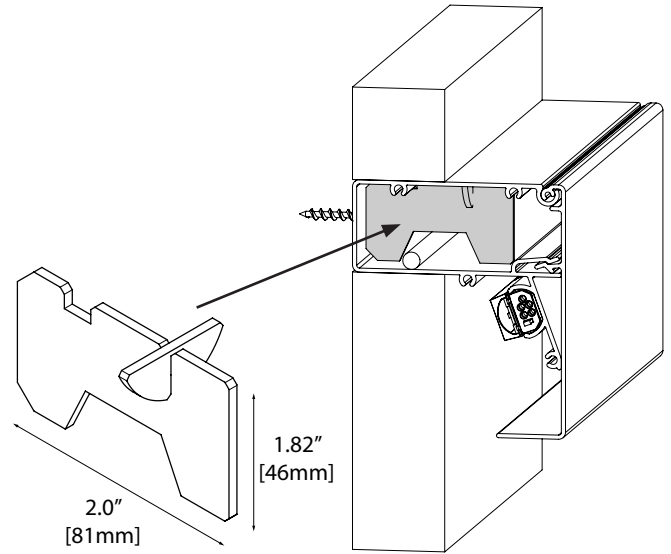

Soft Graze

WALL MOUNT LINEAR LED ACCENT LIGHTING

DIMENSIONAL INFORMATION

SGWM-INSERT-BK
Provides structural support where needed
without compromising wireway