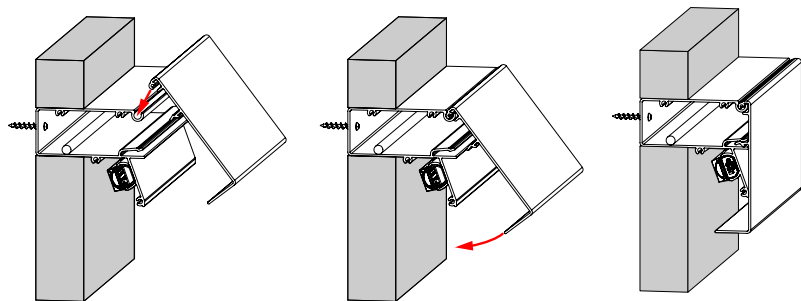

Locking Hinge Assembly

Tempo products and technologies are protected under one or more US and International patents.

Tempo reserves the right to change materials or modify the design of its product without notification as part of the company's continuing product improvement program. Please consult www.tempoindustries.com for the most up-to-date specifications and technical data.