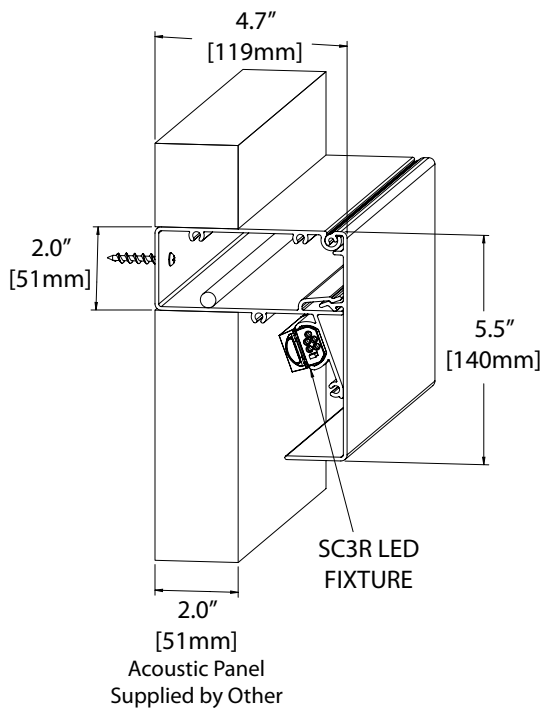

Soft Graze

WALL MOUNT LINEAR LED ACCENT LIGHTING

DIMENSIONAL INFORMATION

SGWM-INSERT-BK
Provides structural support where needed
without compromising wireway